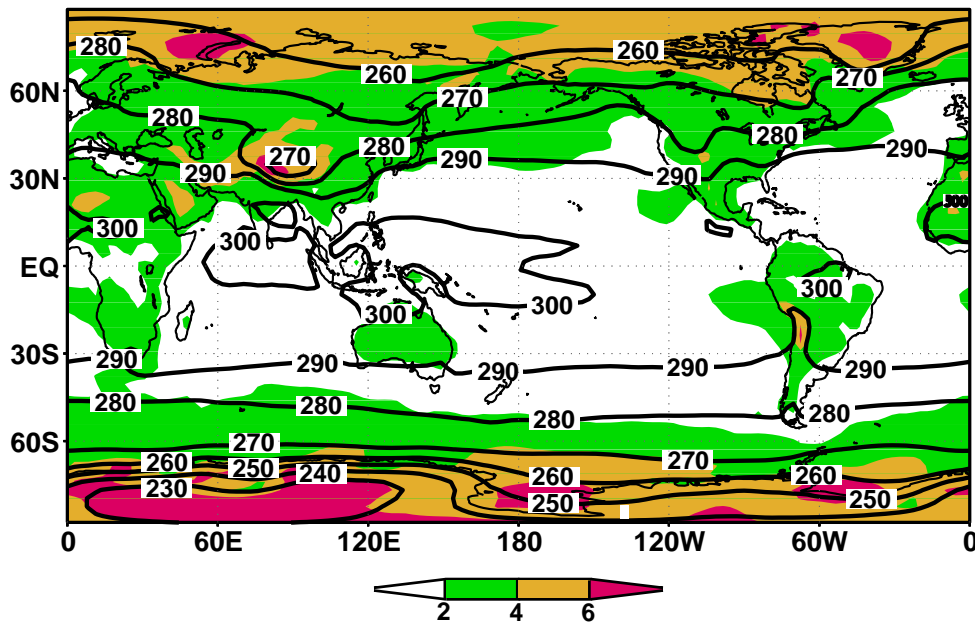

**Surface Air Temperature**  
**Model Mean Contoured Model Standard Deviation Shaded**

**Surface Air Temperature Years (61-80) Minus Years (1-20)**  
**Model Mean Contoured Normalized Difference Shaded**

**Surface Air Temperature**  
**Observed Contoured Model Mean Minus Observed Shaded**

**Zonally-Averaged Surface Air Temperature**