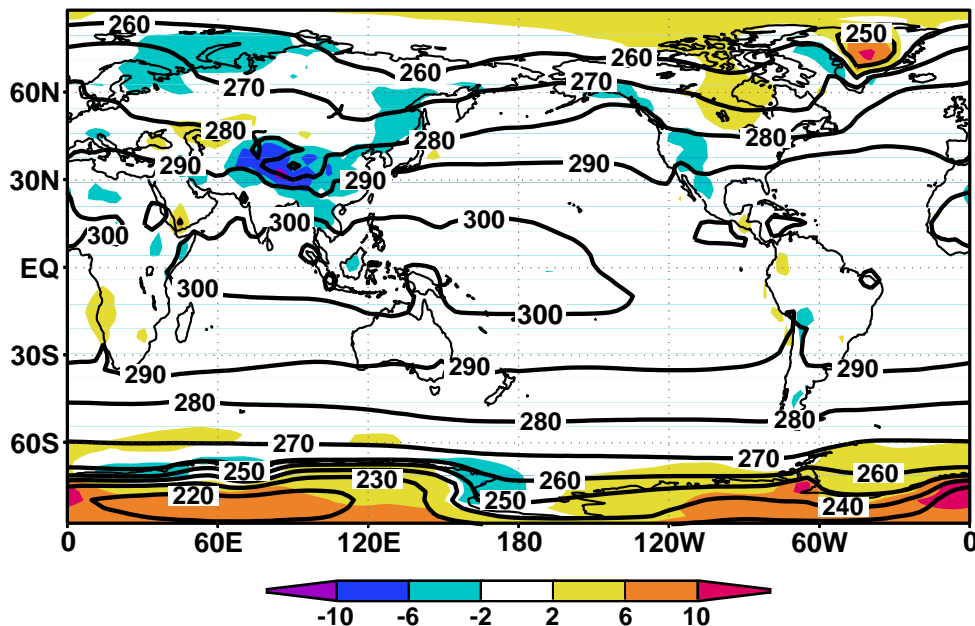

**Surface Air Temperature**  
**Model Mean Contoured Model Standard Deviation Shaded**

**Surface Air Temperature Years (61-80) Minus Years (1-20)**  
**Model Mean Contoured Normalized Difference Shaded**

**Surface Air Temperature**  
**Observed Contoured Model Mean Minus Observed Shaded**

**Zonally-Averaged Surface Air Temperature**