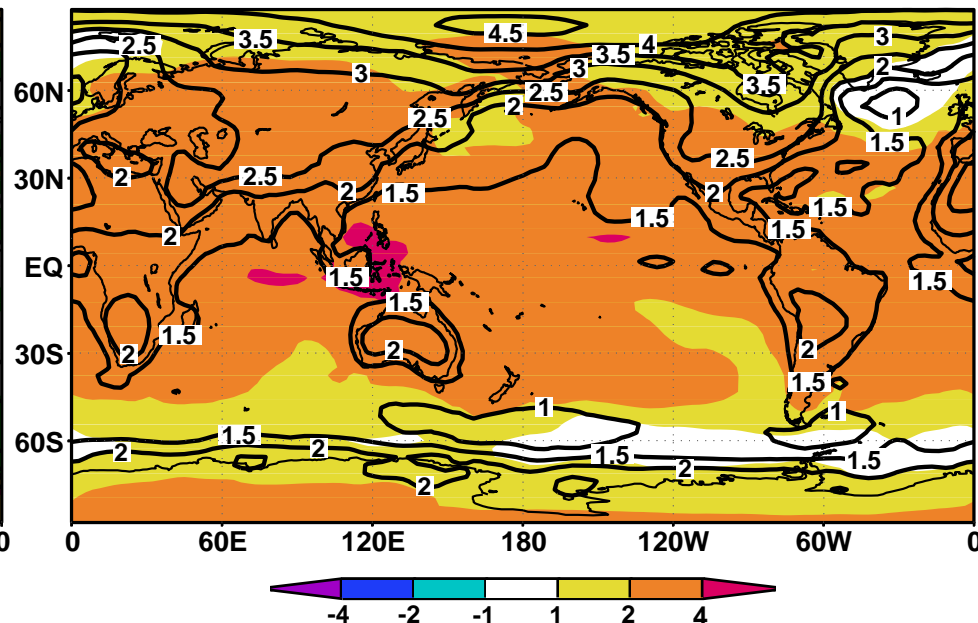

**Surface Air Temperature**  
**Model Mean Contoured Model Standard Deviation Shaded**

**Surface Air Temperature Years (61-80) Minus Years (1-20)**  
**Model Mean Contoured Normalized Difference Shaded**

**Surface Air Temperature**  
**Observed Contoured Model Mean Minus Observed Shaded**

**Zonally-Averaged Surface Air Temperature**