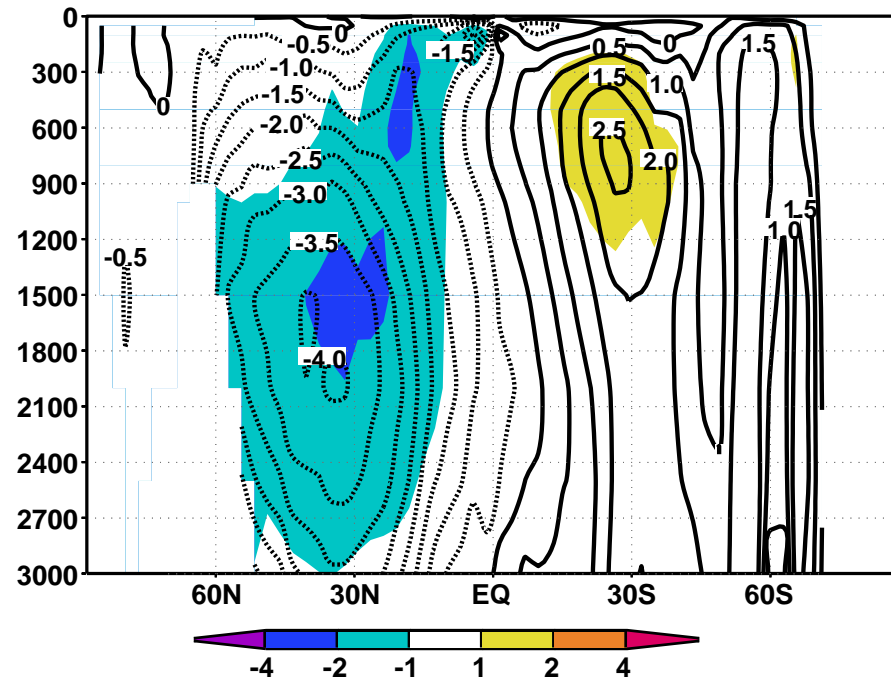

**Global Overturning Streamfunction**  
**Model Mean Contoured Model Standard Deviation Shaded**

**Global Overturning Streamfunction Years (61-80) Minus Years (1-20)**  
**Model Mean Contoured Normalized Difference Shaded**

**Global Overturning Streamfunction (1000m)**