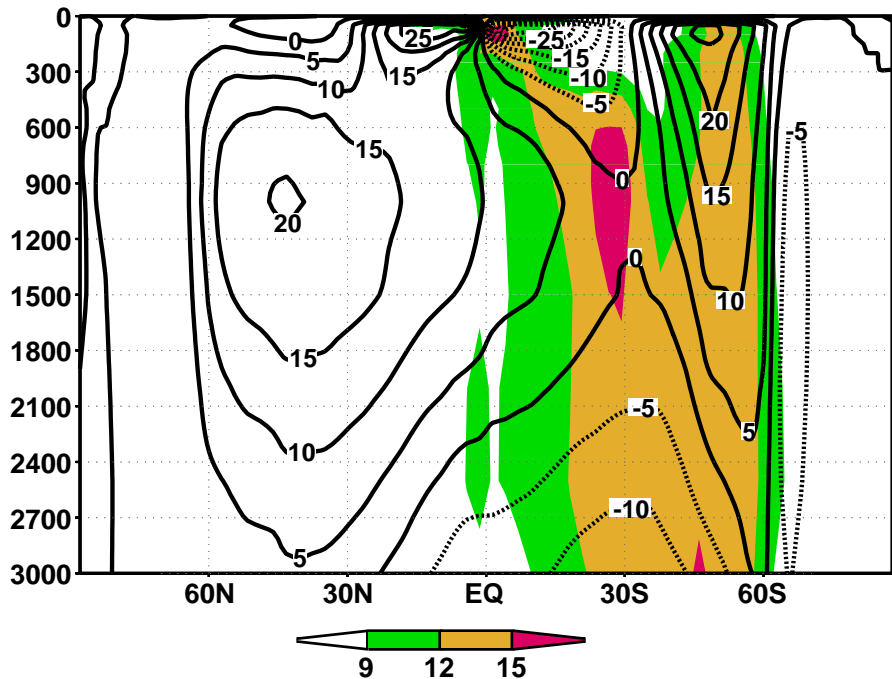

**Global Overturning Streamfunction**  
**Model Mean Contoured Model Standard Deviation Shaded**

**Global Overturning Streamfunction Years (61-80) Minus Years (1-20)**  
**Model Mean Contoured Normalized Difference Shaded**

**Global Overturning Streamfunction (1000m)**